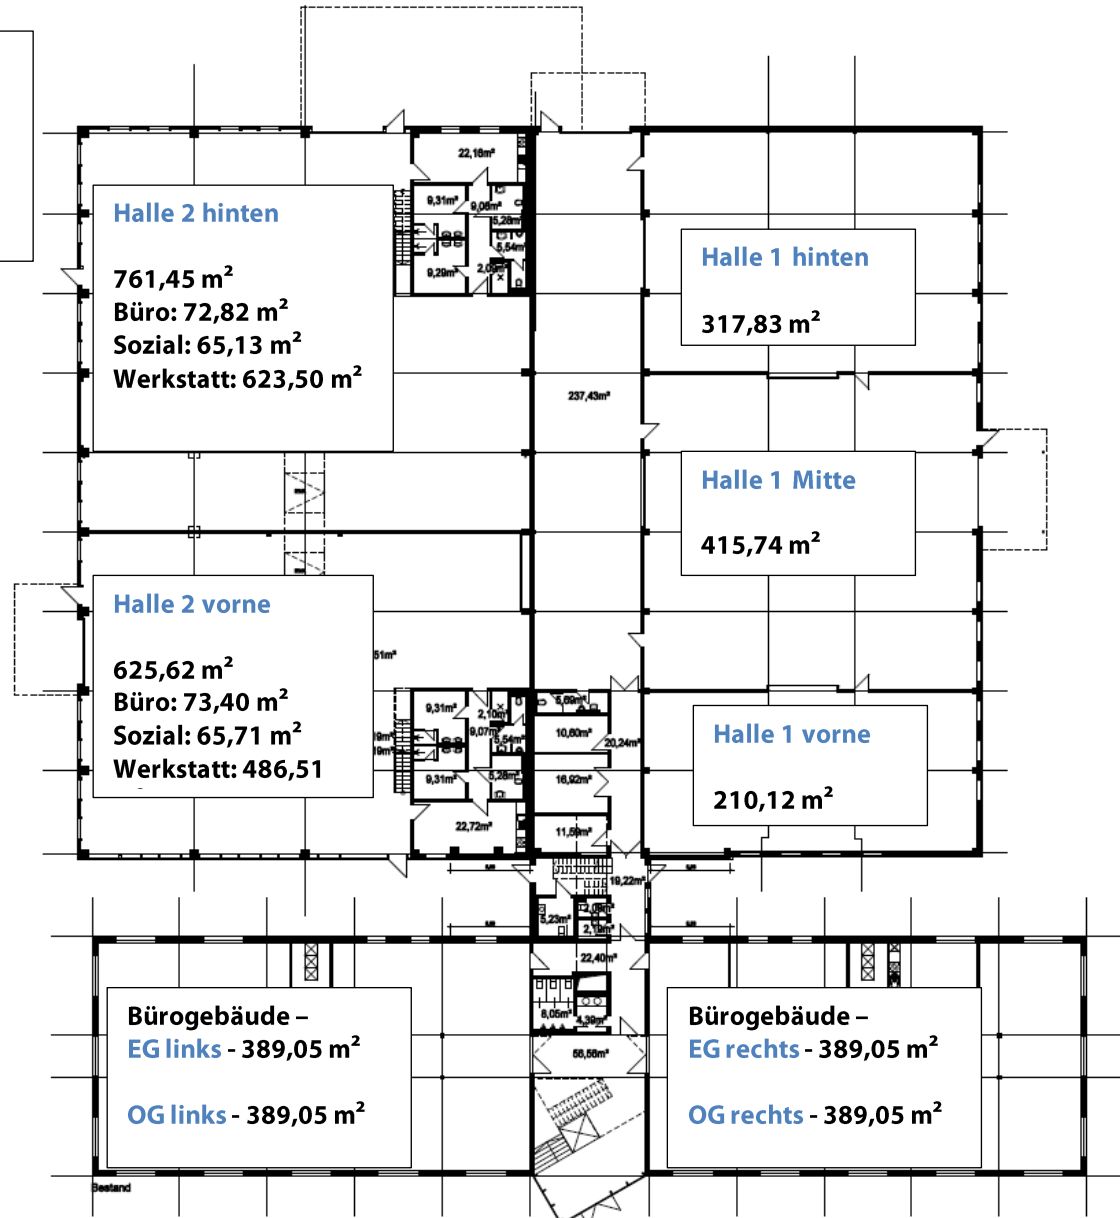

**Lageplan  
INNO-Park  
Marie-Curie-Str. 2**

EGZ

Isaak-Newton-Straße

Village

Haupteingang

Marie-Curie-Straße